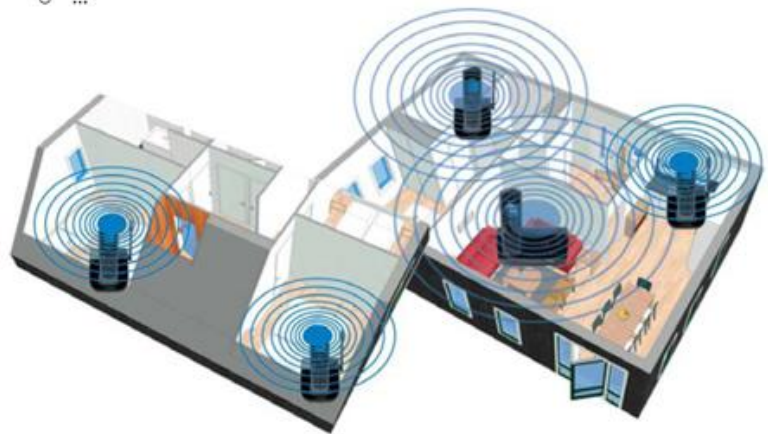

ULTRA SR1200C

HANDSET WITH CHARGING UNIT AND REPEATER

Ideal for :

- Office buildings
- Warehouses
- Multi storey houses
- ...

UP TO 2400M TALKING RANGE !

Handset

- LCD specification: dot matrix 2 line alphanumeric + 2 line icon
- LCD size: 1,6"
- LCD backlight
- Key backlight
- New message LED (event LED)
- 14 menu languages
- Clock display
- Handset name display
- Intercom
- Call to all handsets
- Call transfer
- 3 way conference
- Auto answer (on/off by menu)
- Auto hang up (on/off by menu)
- Call timer
- Mute
- Handsfree function
- Earpiece volume: 5 levels
- Handset speaker volume: 5 levels
- Pre-dialing (on hook dial)
- Redial memory: 5
- Maximum redial dial length: 24 digits
- Chain dial
- Network voicemail indicator (VMWI)
- Caller ID memory: 30
- Name character length: 12 characters
- Phonebook memory: 200
- Copy CID memory to phonebook
- Copy re-dial number to phonebook
- 7 ringtones
- Ringer volume: ringer off + 5 levels
- Key touch tone: on/off
- Low battery warning tone (on/off by menu)
- Keypad lock
- Alarm
- Time format selectable: 12/24 hrs
- Date format: DD-MM or MM-DD
- Auto transmission power control: depend on range

ULTRA SR1200C

HANDSET WITH CHARGING UNIT AND REPEATER

Charge station

- Charge current control
- Link led
- Built-in repeater

Technical details

- DECT 1.88 to 1.9 Ghz
- Max. power output : 10mW
- Encryption
- Range indoor: 50m - outdoor: 300m
- Battery talk time: 10h
- Battery standby time: 168h
- Battery charge time: 15h
- Rechargeable batteries: 2.4V 500mAh NiMH pack
- Power adapter: IN:AC100-240V/ 50Hz/60Hz
OUT:DC6V/210mA
- Wall mountable
- Energy saving

How does it work ?

Ultra range: Maximum coverage scenario

Talking range & coverage is dramatically increased !

Up to 2400m talking range !

* Alignment expandable up to 6 repeaters and 5 handsets